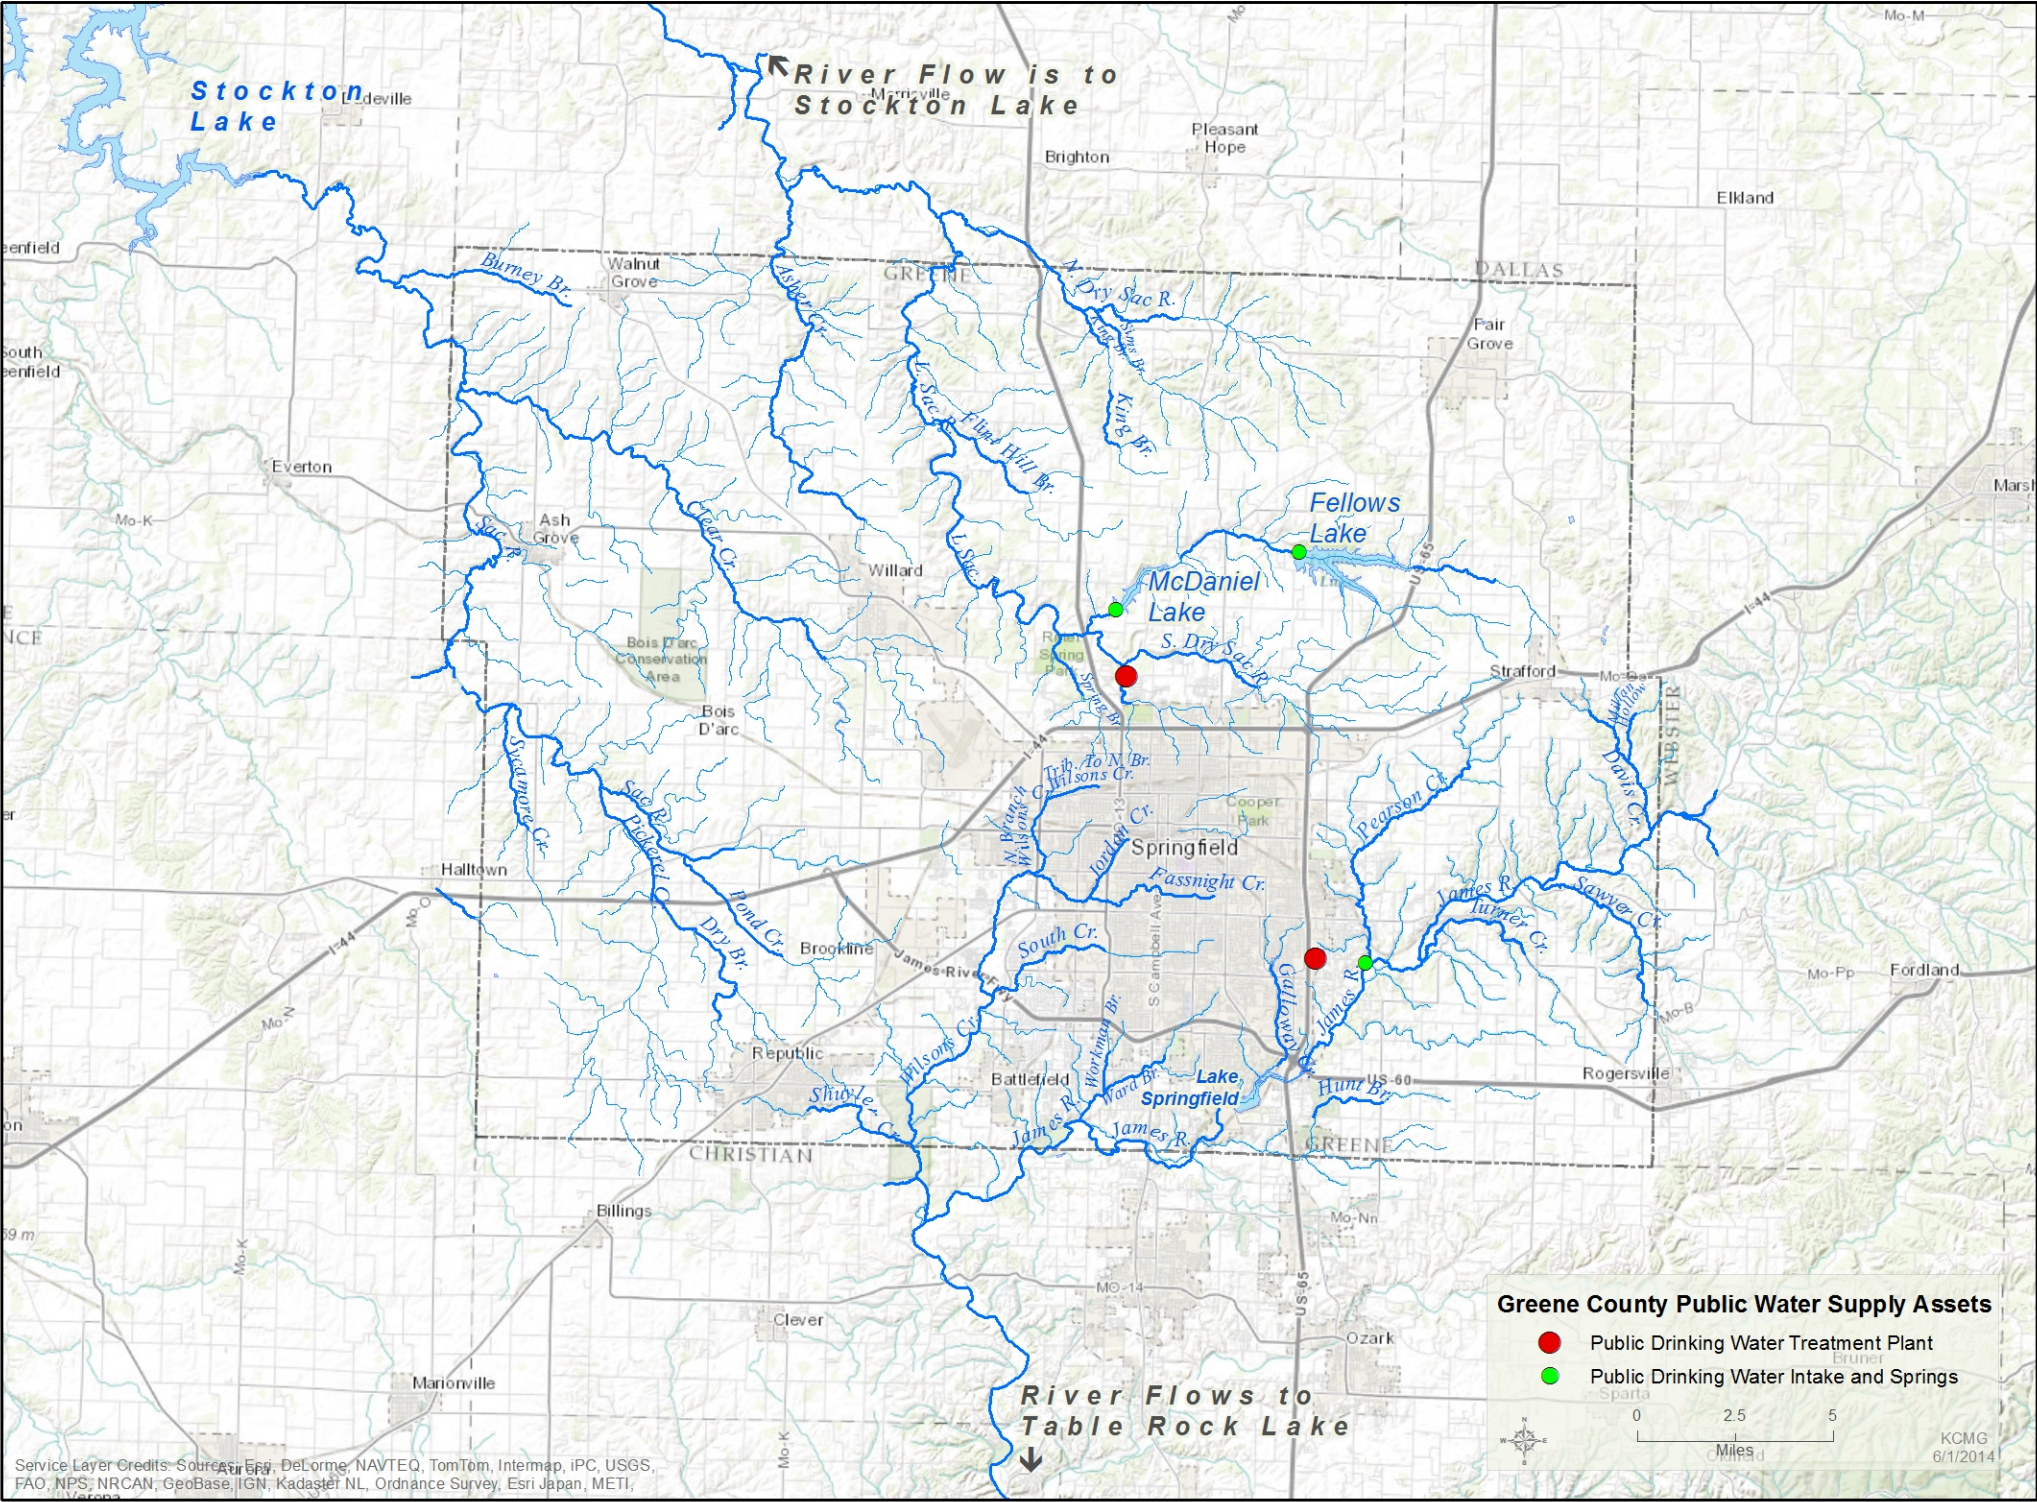

Greene County Streams & Water Supply Assets

Service Layer Credits: Source: Esri, DeLorme, NAVTEQ, TomTom, Intermap, IPC, USGS, FAO, NPS, NRCAN, GeoBase, IGN, Kadaster NL, Ordnance Survey, Esri Japan, METI,